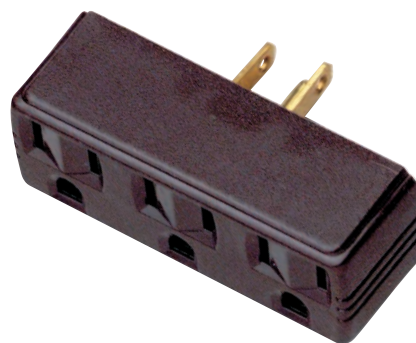

## Plug-In • Add-On

SWITCHES & ACCESSORIES

**90-1120** Ivory  
Triple Cube Tap  
Polarized  
15A-125V

**90-1119** Brown  
Triple Cube Tap  
Polarized  
15A-125V

**90-1118** Ivory  
Single to Triple Adapter  
Polarized  
15A-125V

**90-1117** Brown  
Single to Triple Adapter  
Polarized  
15A-125V

**90-806**  
Three to Two Adapter  
Polarized  
15A-125V

**90-1404** White  
**90-1405** Brown  
Add-On Outlet  
18/2 SPT-1  
10A-125V