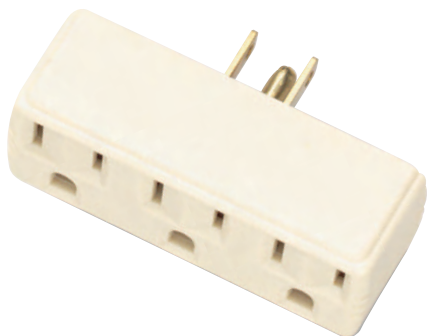

## Plug-In • Add-On

SWITCHES & ACCESSORIES

**90-1120** Ivory  
Triple Cube Tap  
Polarized  
15A-125V

**90-1119** Brown  
Triple Cube Tap  
Polarized  
15A-125V

**90-1118** Ivory  
Single to Triple Adapter  
Polarized  
15A-125V

**90-1117** Brown  
Single to Triple Adapter  
Polarized  
15A-125V

**90-806**  
Three to Two Adapter  
Polarized  
15A-125V

**90-1404** White  
**90-1405** Brown  
Add-On Outlet  
18/2 SPT-1  
10A-125V