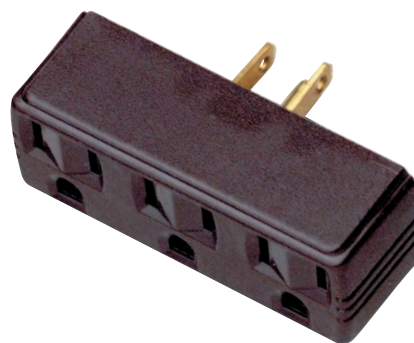

Single to Twin Lamp Holder  
660W Max. Total-250V  
**90-1121** Brown  
**90-2465** Ivory

**92-400**  
Medium to  
Candelabra  
Reducer  
75W-250V

**92-321**  
Medium to  
French  
Reducer  
75W-250V

**92-322**  
Medium  
to Intermediate  
Reducer  
75W-250V

## Plug-In • Add-On

SWITCHES & ACCESSORIES

**90-1120** Ivory  
Triple Cube Tap  
Polarized  
15A-125V

**90-1119** Brown  
Triple Cube Tap  
Polarized  
15A-125V

**90-1118** Ivory  
Single to Triple Adapter  
Polarized  
15A-125V