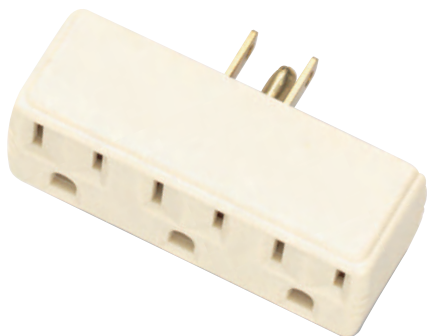

Single to Twin Lamp Holder  
660W Max. Total-250V  
**90-1121** Brown  
**90-2465** Ivory

**92-400**  
Medium to  
Candelabra  
Reducer  
75W-250V

**92-321**  
Medium to  
French  
Reducer  
75W-250V

**92-322**  
Medium  
to Intermediate  
Reducer  
75W-250V

## Plug-In • Add-On

SWITCHES & ACCESSORIES

**90-1120** Ivory  
Triple Cube Tap  
Polarized  
15A-125V

**90-1119** Brown  
Triple Cube Tap  
Polarized  
15A-125V

**90-1118** Ivory  
Single to Triple Adapter  
Polarized  
15A-125V

**90-1117** Brown  
Single to Triple Adapter  
Polarized  
15A-125V

**90-806**  
Three to Two Adapter  
Polarized  
15A-125V

**90-1404** White  
**90-1405** Brown  
Add-On Outlet  
18/2 SPT-1  
10A-125V