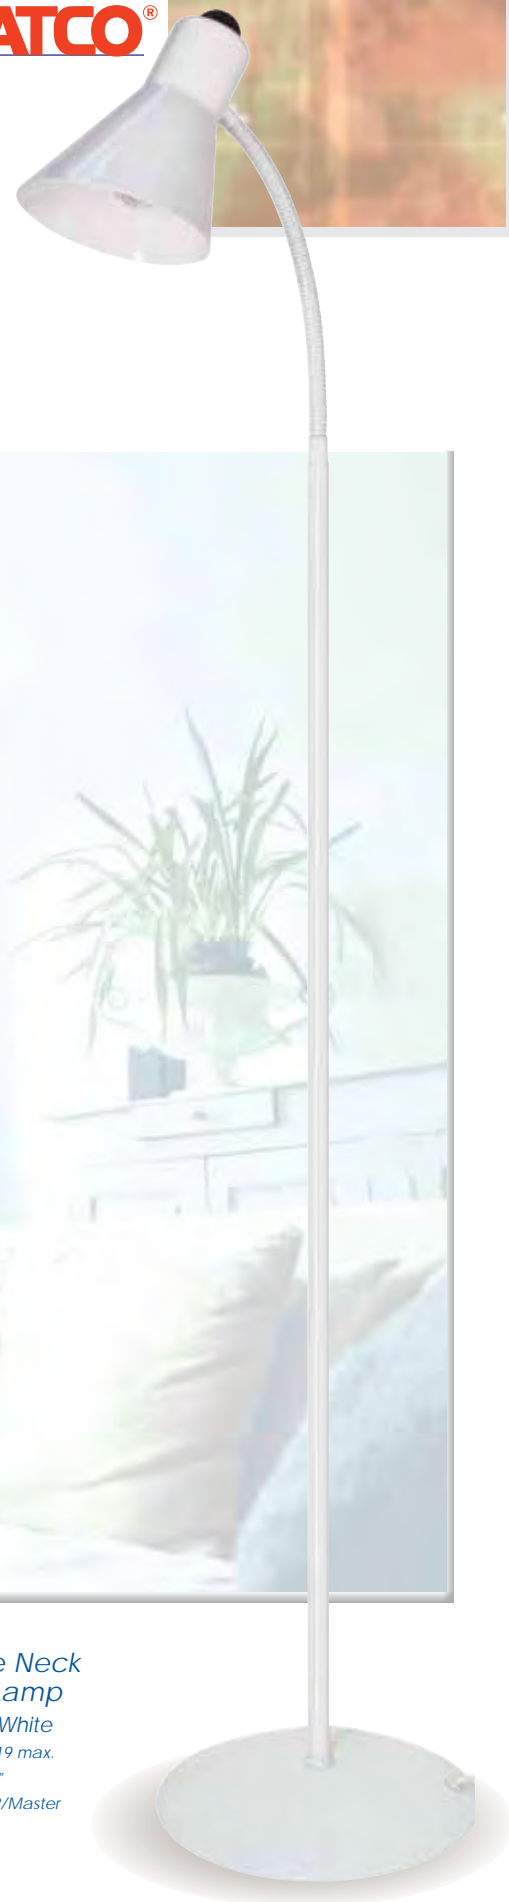

floor & Desk Lamps

*Twin Goose Neck
Desk Lamp*

60-801 White
(2) 60W A19 max.
Height: 16½"
Packing: 4/Master

*Goose Neck
Desk Lamp*

60-800 White
(1) 60W A19 max.
Height: 16½"
Packing: 4/Master

*Goose Neck
Floor Lamp*

60-802 White
(1) 60W A19 max.
Height: 64"
Packing: 2/Master

desk lamps & specialty lighting

*Goose Neck
Floor Lamp*

60-805 Black
(1) 60W A19 max.
Height: 64"
Packing: 2/Master

*Goose Neck
Desk Lamp*

60-803 Black
(1) 60W A19 max.
Height: 16½"
Packing: 4/Master

*Twin Goose Neck
Desk Lamp*

60-804 Black
(2) 60W A19 max.
Height: 16½"
Packing: 4/Master

*Twin Goose Neck
Desk Lamp*

60-806 Brushed Nickel
(2) 60W A19 max.
Height: 16½"
Packing: 4/Master

*Goose Neck
Desk Lamp*

60-808 Brushed Nickel
(1) 60W A19 max.
Height: 16½"
Packing: 4/Master

*Goose Neck
Floor Lamp*

60-807 Brushed Nickel
(1) 60W A19 max.
Height: 64"
Packing: 2/Master

floor & Desk Lamps

desk lamps & specialty lighting