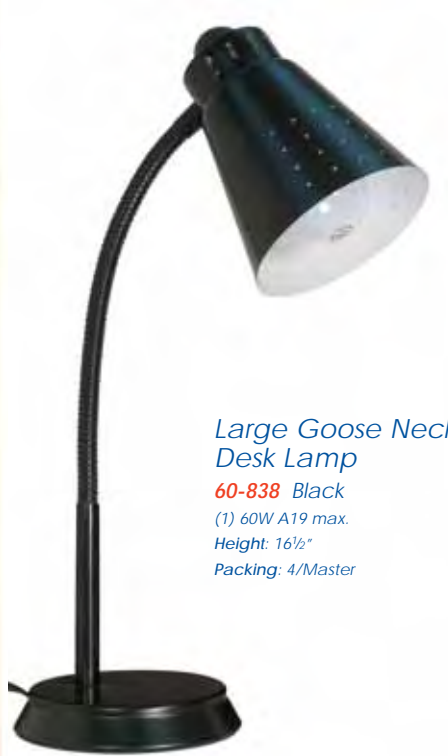

Clip on Goose Neck Lamp
60-828 Brushed Nickel
(1) 40W S11N Included
Height: 13"
Packing: 12/Master

Small Goose Neck Desk Lamp
60-829 Brushed Nickel
(1) 40W S11N Included
Height: 13"
Packing: 8/Master

floor & Desk Lamps

desk lamps & specialty lighting

Clip on Goose Neck Lamp

60-832 White
(1) 40W S11N Included
Height: 13"
Packing: 12/Master

Large Goose Neck Desk Lamp

60-834 White
(1) 60W A19 max.
Height: 16½"
Packing: 4/Master

Small Goose Neck Desk Lamp

60-833 White
(1) 40W S11N Included
Height: 13"
Packing: 8/Master

Goose Neck Floor Lamp

60-835 White
(1) 60W A19 max.
Height: 64"
Packing: 2/Master

Clip on Goose Neck Lamp
60-836 Black
(1) 40W S11N Included
Height: 13"
Packing: 12/Master

Large Goose Neck Desk Lamp
60-838 Black
(1) 60W A19 max.
Height: 16½"
Packing: 4/Master

Small Goose Neck Desk Lamp
60-837 Black
(1) 40W S11N Included
Height: 13"
Packing: 8/Master

Goose Neck Floor Lamp
60-839 Black
(1) 60W A19 max.
Height: 64"
Packing: 2/Master