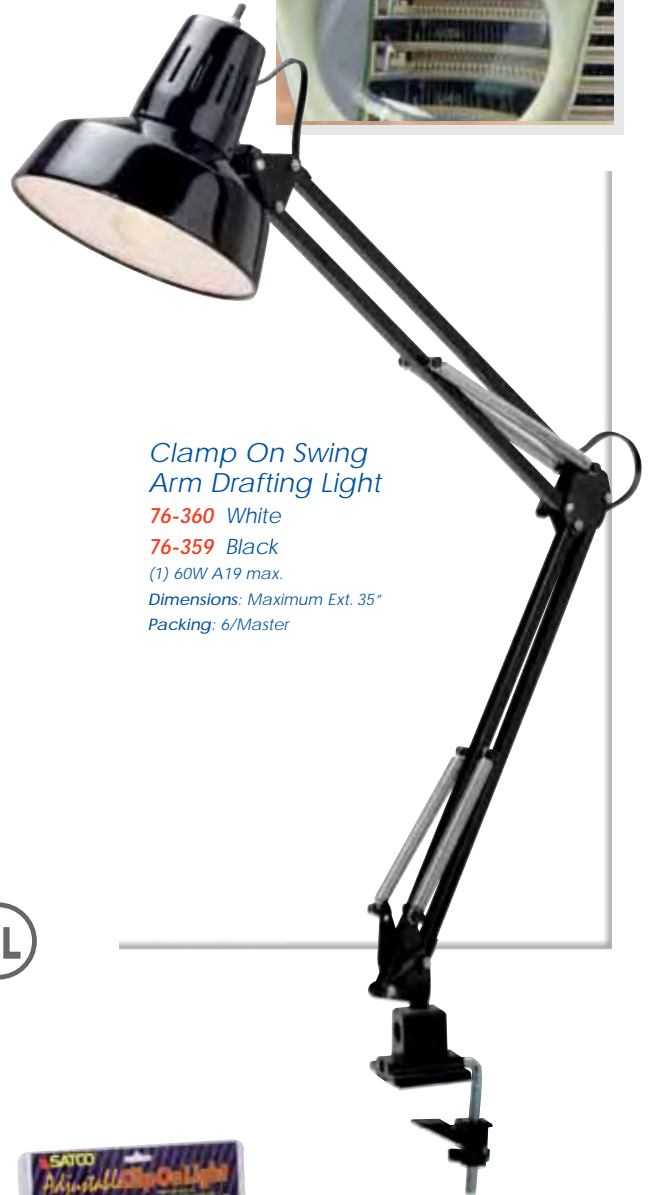

Desk Lamp
76-355 Steel/Black
(1) 60W A19 max.
Dimensions: Height 20"
Packing: 6/Master

Clip-On Light
76-357 Steel/Black
with Coiled Cord
(1) 60W A19 max.
Dimensions: Height 9"
Packing: 6/Master

Stationery items
NOT INCLUDED!

Organizer Desk Lamp
76-356 Steel/Black
(1) 60W A19 max.
Dimensions: Height 20"
Packing: 6/Master

desk Lamps

desk lamps & specialty lighting

**Goose Neck
Desk Lamp**
77-537 Black
77-538 White
(1) 60W A19 max.
Dimensions: Height 20"
Packing: 6/Master

**Clamp On Swing
Arm Drafting Light**
76-360 White
76-359 Black
(1) 60W A19 max.
Dimensions: Maximum Ext. 35"
Packing: 6/Master

3 Diopter Lens

**Clamp On Magnifier
Swing Arm Lamp**
77-437 Beige
(1) 60W A19 max.
Dimensions: Maximum Ext. 35"
Packing: 6/Master