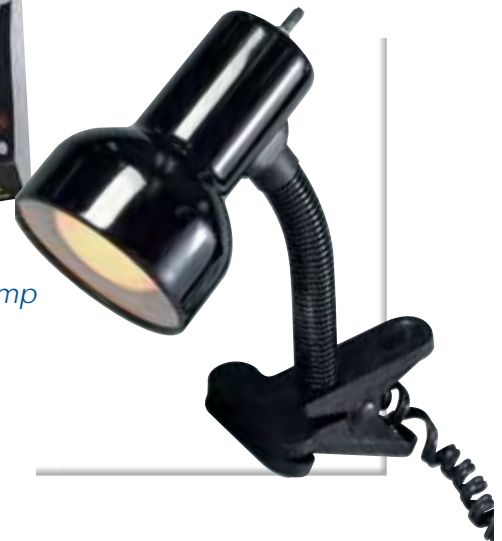

**Flexible Goose
Neck Clip-On Lamp
with Coiled Cord**
76-226 Black
76-227 White
(1) 60W A19 max.
Dimensions: Height 9"
Packing: 12/Master