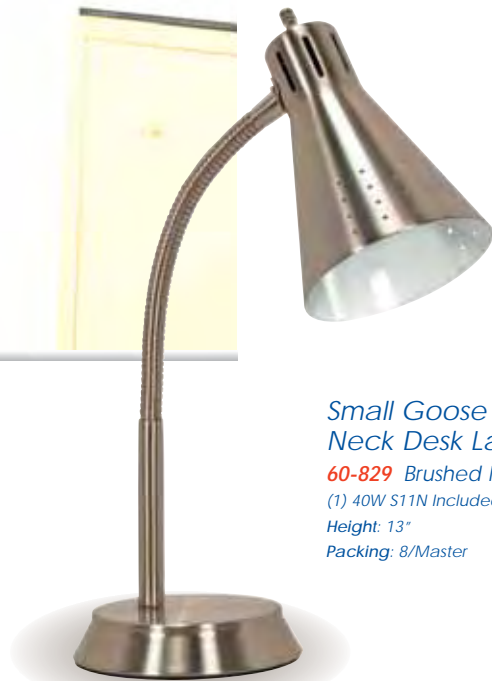

floor & Desk Lamps

desk lamps & specialty lighting

Clip on Goose Neck Lamp
60-824 Metallic Blue
(1) 40W S11N Included
Height: 13"
Packing: 12/Master

Large Goose Neck Desk Lamp
60-826 Metallic Blue
(1) 60W A19 max.
Height: 16½"
Packing: 4/Master

Small Goose Neck Desk Lamp
60-825 Metallic Blue
(1) 40W S11N Included
Height: 13"
Packing: 8/Master

Goose Neck Floor Lamp
60-827 Metallic Blue
(1) 60W A19 max.
Height: 64"
Packing: 2/Master

floor & Desk Lamps

desk lamps & specialty lighting

Goose Neck Floor Lamp
60-831 Brushed Nickel
(1) 60W A19 max.
Height: 64"
Packing: 2/Master

Large Goose Neck Desk Lamp
60-830 Brushed Nickel
(1) 60W A19 max.
Height: 16½"
Packing: 4/Master

Clip on Goose Neck Lamp
60-828 Brushed Nickel
(1) 40W S11N Included
Height: 13"
Packing: 12/Master

Small Goose Neck Desk Lamp
60-829 Brushed Nickel
(1) 40W S11N Included
Height: 13"
Packing: 8/Master

floor & Desk Lamps