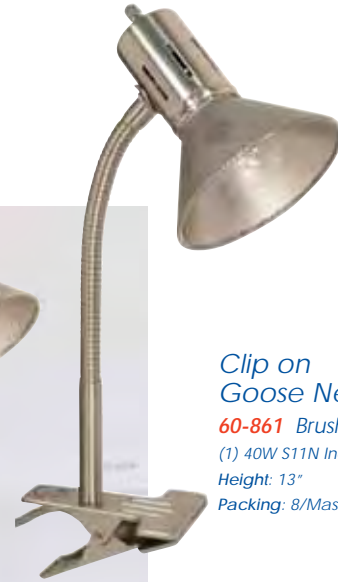

60-844 Black
(1) 40W S11N Included
Height: 13"
Packing: 8/Master

floor & Desk Lamps

desk lamps & specialty lighting

Halogen Clip on
Goose Neck Lamp

60-851 Brushed Nickel
(1) 35W GU10 Included
Height: 13"
Packing: 12/Master

Halogen
Pin Up Lamp

60-852 Brushed Nickel
(1) 35W GU10 Included
Height: 13"
Packing: 12/Master

Halogen
Clip On Lamp

60-850 Brushed Nickel
(1) 35W GU10 Included
Height: 7"
Packing: 12/Master
Clam shell blister

Halogen
Goose Neck
Desk Lamp

60-853 Brushed Nickel
(1) 35W GU10 Included
Height: 13"
Packing: 8/Master

Halogen
Goose Neck
Floor Lamp

60-854 Brushed Nickel
(1) 35W GU10 Included
Height: 64"
Packing: 2/Master

floor & Desk Lamps

desk lamps & specialty lighting

*Clip on
Goose Neck Lamp*
60-861 Brushed Nickel
(1) 40W S11N Included
Height: 13"
Packing: 8/Master

*Small Goose Neck
Desk Lamp*
60-862 Brushed Nickel
(1) 40W S11N Included
Height: 13"
Packing: 12/Master