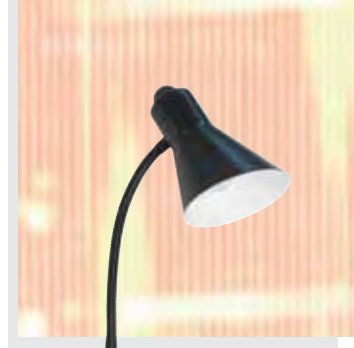

floor & Desk Lamps

*Twin Goose Neck
Desk Lamp*

60-801 White
(2) 60W A19 max.
Height: 16½"
Packing: 4/Master

*Goose Neck
Desk Lamp*

60-800 White
(1) 60W A19 max.
Height: 16½"
Packing: 4/Master

*Goose Neck
Floor Lamp*

60-802 White
(1) 60W A19 max.
Height: 64"
Packing: 2/Master

desk lamps & specialty lighting

*Goose Neck
Floor Lamp*

60-805 Black
(1) 60W A19 max.
Height: 64"
Packing: 2/Master

*Goose Neck
Desk Lamp*

60-803 Black
(1) 60W A19 max.
Height: 16½"
Packing: 4/Master

*Twin Goose Neck
Desk Lamp*

60-804 Black
(2) 60W A19 max.
Height: 16½"
Packing: 4/Master

*Twin Goose Neck
Desk Lamp*

60-806 Brushed Nickel
(2) 60W A19 max.
Height: 16½"
Packing: 4/Master

*Goose Neck
Desk Lamp*

60-808 Brushed Nickel
(1) 60W A19 max.
Height: 16½"
Packing: 4/Master

*Goose Neck
Floor Lamp*

60-807 Brushed Nickel
(1) 60W A19 max.
Height: 64"
Packing: 2/Master

floor & Desk Lamps

desk lamps & specialty lighting