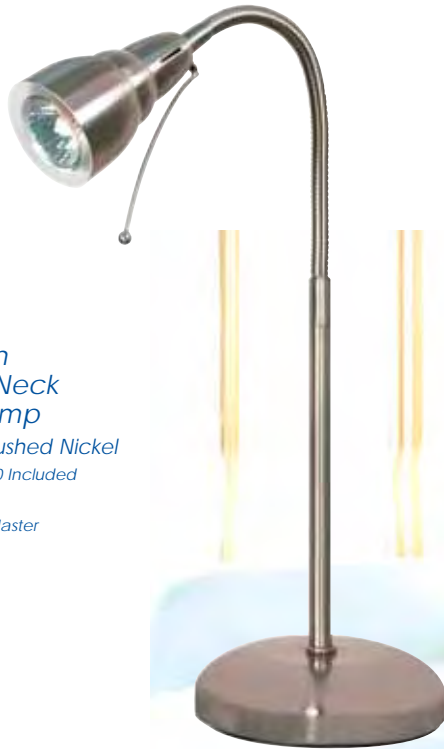

Halogen
Goose Neck
Desk Lamp

60-853 Brushed Nickel
(1) 35W GU10 Included
Height: 13"
Packing: 8/Master

Halogen
Goose Neck
Floor Lamp

60-854 Brushed Nickel
(1) 35W GU10 Included
Height: 64"
Packing: 2/Master

floor & Desk Lamps

desk lamps & specialty lighting

*Clip on
Goose Neck Lamp*
60-861 Brushed Nickel
(1) 40W S11N Included
Height: 13"
Packing: 8/Master

*Small Goose Neck
Desk Lamp*
60-862 Brushed Nickel
(1) 40W S11N Included
Height: 13"
Packing: 12/Master

*Small
Drafting Lamp*
60-863 Brushed Nickel
(1) 40W S11N Included
Height: 21"
Packing: 4/Master

*Goose Neck
Floor Lamp*
60-864 Brushed Nickel
(1) 40W S11N Included
Height: 64"
Packing: 2/Master

Clip On Lamp
60-860 Brushed Nickel
(1) 40W S11N Included
Height: 7"
Packing: 12/Master
Clam shell blister

floor & Desk Lamps

desk lamps & specialty lighting

*Halogen
Goose Neck
Desk Lamp*
60-871 Brushed Nickel
(1) 35W GU10 Included
Height: 13"
Packing: 4/Master

*Halogen
Goose Neck
Floor Lamp*
60-873 Brushed Nickel
(1) 35W GU10 Included
Height: 64"
Packing: 2/Master