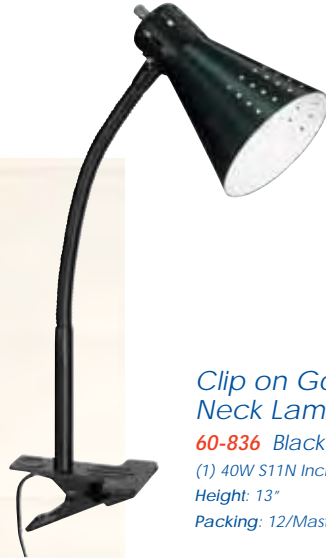

desk lamps & specialty lighting

Goose Neck Floor Lamp
60-831 Brushed Nickel
(1) 60W A19 max.
Height: 64"
Packing: 2/Master

Large Goose Neck Desk Lamp
60-830 Brushed Nickel
(1) 60W A19 max.
Height: 16½"
Packing: 4/Master

Clip on Goose Neck Lamp
60-828 Brushed Nickel
(1) 40W S11N Included
Height: 13"
Packing: 12/Master

Small Goose Neck Desk Lamp
60-829 Brushed Nickel
(1) 40W S11N Included
Height: 13"
Packing: 8/Master

floor & Desk Lamps

desk lamps & specialty lighting

Clip on Goose Neck Lamp

60-832 White
(1) 40W S11N Included
Height: 13"
Packing: 12/Master

Large Goose Neck Desk Lamp

60-834 White
(1) 60W A19 max.
Height: 16½"
Packing: 4/Master

Small Goose Neck Desk Lamp

60-833 White
(1) 40W S11N Included
Height: 13"
Packing: 8/Master

Goose Neck Floor Lamp

60-835 White
(1) 60W A19 max.
Height: 64"
Packing: 2/Master

Clip on Goose Neck Lamp
60-836 Black
(1) 40W S11N Included
Height: 13"
Packing: 12/Master