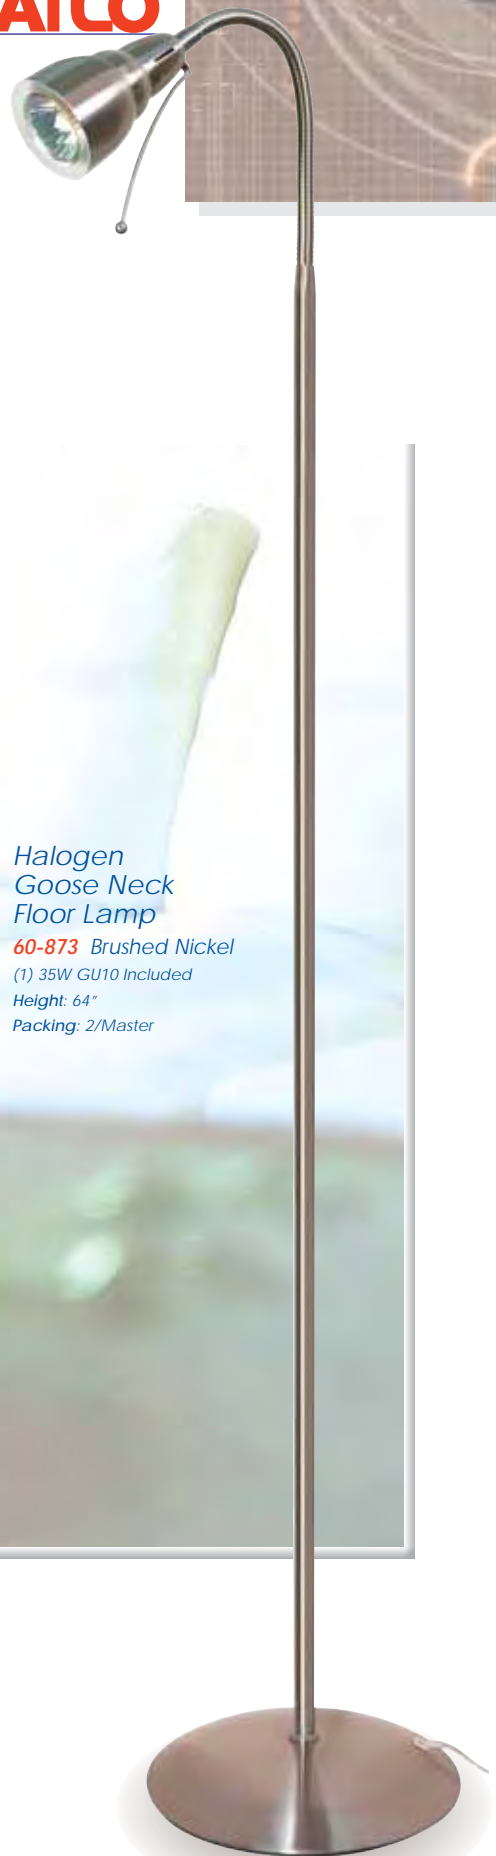

floor & Desk Lamps

desk lamps & specialty lighting

*Clip on
Goose Neck Lamp*
60-861 Brushed Nickel
(1) 40W S11N Included
Height: 13"
Packing: 8/Master

*Small Goose Neck
Desk Lamp*
60-862 Brushed Nickel
(1) 40W S11N Included
Height: 13"
Packing: 12/Master

*Small
Drafting Lamp*
60-863 Brushed Nickel
(1) 40W S11N Included
Height: 21"
Packing: 4/Master

*Goose Neck
Floor Lamp*
60-864 Brushed Nickel
(1) 40W S11N Included
Height: 64"
Packing: 2/Master

Clip On Lamp
60-860 Brushed Nickel
(1) 40W S11N Included
Height: 7"
Packing: 12/Master
Clam shell blister

floor & Desk Lamps

desk lamps & specialty lighting

*Halogen
Goose Neck
Desk Lamp*
60-871 Brushed Nickel
(1) 35W GU10 Included
Height: 13"
Packing: 4/Master

*Halogen
Goose Neck
Floor Lamp*
60-873 Brushed Nickel
(1) 35W GU10 Included
Height: 64"
Packing: 2/Master