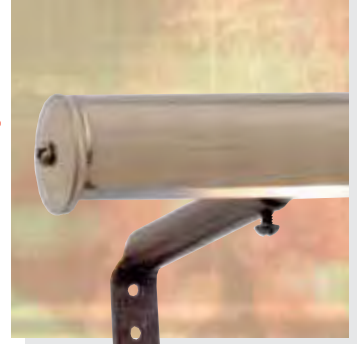

accent Lite™

The original "Satco Accent Lite" is the thinnest adjustable shelf light that puts light right where you need it. Accent Lite's unique 360° swivel mount allows the light to be directed anywhere you want. Accent Lite will light the objects you want to light, not just the shelf. Accent Lite installs in minutes without tools and comes complete with 6-foot line cord and removable plug. Accent Lite is fully dimmable.

(2) 25 Watt frosted T10 bulb
S3251 included
Telescopic bracket and
adjustable swivel shade
line cord switch

**14" Deluxe
Picture Light**

S72-208 Antique Brass Packing: 12/Master

(1) 25 Watt frosted T10 bulb
S3251 included
Telescopic bracket and
adjustable swivel shade,
line cord switch

**7" Deluxe
Picture Light**

S72-207 Polished Chrome Packing: 12/Master

(2) 25 Watt frosted T10 bulb
S3251 included
Telescopic bracket and
adjustable swivel shade
line cord switch

**14" Deluxe
Picture Light**

S72-209 Polished Chrome Packing: 12/Master

desk lamps & specialty lighting

slimline Picture Lights

All Slimline Picture Lights featured include the following. Ultra compact shade design. Adjustable swivel shade and telescopic bracket to adjust in or out from painting. On/off switch on line cord. Highly reflective interior finish for maximum light output.