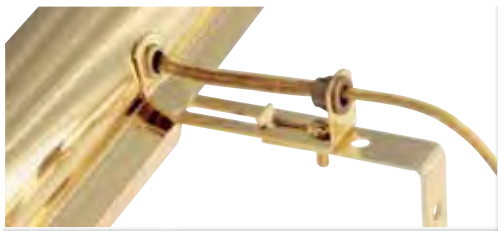

accent Lite™

The original "Satco Accent Lite" is the thinnest adjustable shelf light that puts light right where you need it. Accent Lite's unique 360° swivel mount allows the light to be directed anywhere you want. Accent Lite will light the objects you want to light, not just the shelf. Accent Lite installs in minutes without tools and comes complete with 6-foot line cord and removable plug. Accent Lite is fully dimmable.

Packing: 12/Master

14" Standard Picture Light

S72-202 Polished Brass

(2) 25 Watt frosted T10 bulb
S3251 included

Adjustable bracket,
line cord switch

Packing: 12/Master

Adjustable slide bracket controls distance of shade from painting.

deluxe Picture Lights

SATCO *Deluxe Picture Lights* feature telescoping brackets and adjustable swivel shades.

(1) 25 Watt frosted T10 bulb
S3251 included
Telescopic bracket and
adjustable swivel shade,
line cord switch