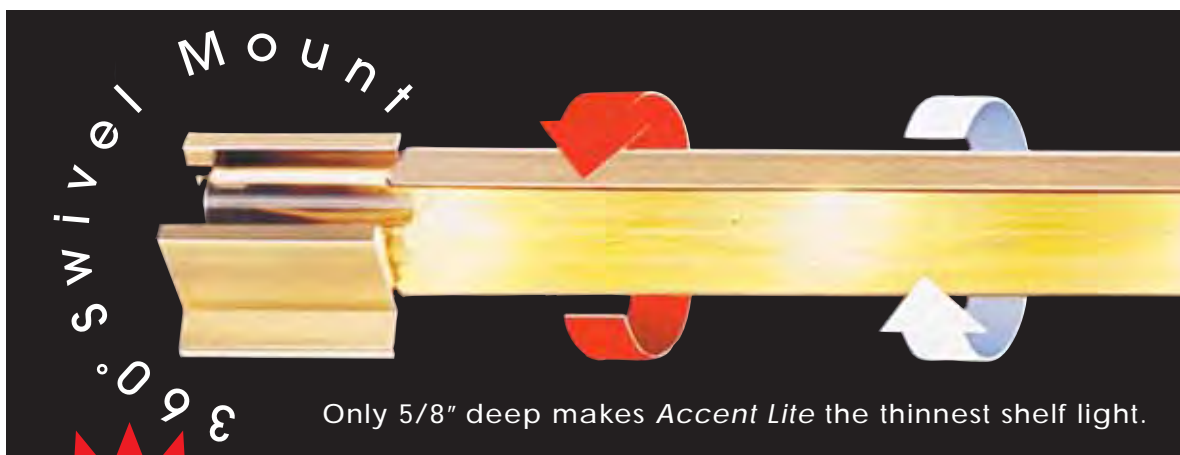

accent Lite™

The original "Satco Accent Lite" is the thinnest adjustable shelf light that puts light right where you need it. Accent Lite's unique 360° swivel mount allows the light to be directed anywhere you want. Accent Lite will light the objects you want to light, not just the shelf. Accent Lite installs in minutes without tools and comes complete with 6-foot line cord and removable plug. Accent Lite is fully dimmable.

Accent Lite is Ideal for:

Wall Units • Stereo Cabinets • Platform Beds • China Cabinets
Book Shelves • Anywhere You Need an Accent Lite

Accent Lite is available in 10", 20", 30" and 40" sizes in polished brass, chrome, black or white finishes.