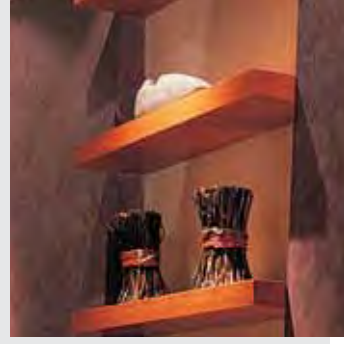

cabinet Lights

7" Slimline Cabinet Light S72-230 Polished Brass

(1) 15 Watt frosted T6 bulb
S3315 included
Telescopic bracket and
adjustable swivel shade
line cord switch

Packing: 12/Master

7" Slimline Cabinet Light S72-232 White

(1) 15 Watt frosted T6 bulb
S3315 included
Telescopic bracket and
adjustable swivel shade
line cord switch

Packing: 12/Master

7" Slimline Cabinet Light S72-231 Antique Brass

(1) 15 Watt frosted T6 bulb
S3315 included
Telescopic bracket and
adjustable swivel shade
line cord switch

Packing: 12/Master

7" Cabinet Light S72-205 Polished Brass

(1) 25 Watt frosted T10 bulb
S3251 included
Turn switch on shade

Packing: 12/Master

desk lamps & specialty lighting